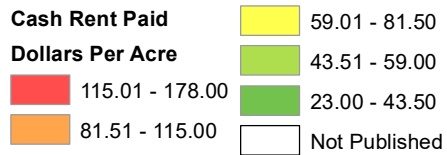

2021 Non-Irrigated Cropland Cash Rent Paid Per Acre Kansas

Source: USDA National Agricultural Statistics Service
August 27, 2021