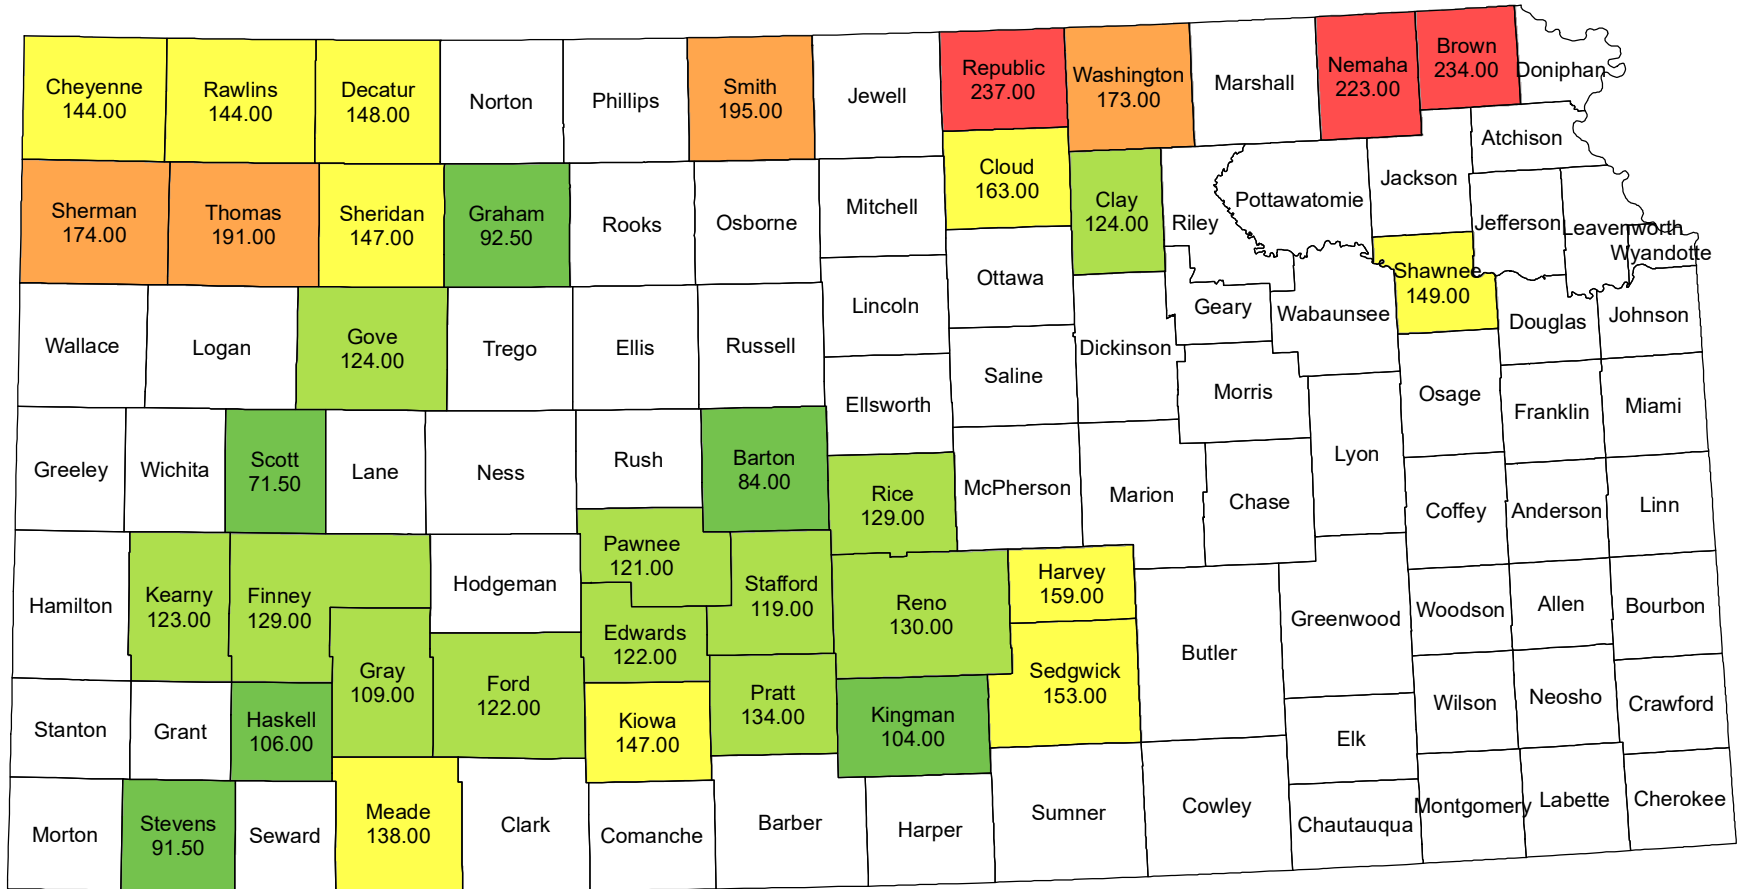

# 2021 Irrigated Cropland Cash Rent Paid Per Acre Kansas

Source: USDA National Agricultural Statistics Service  
August 27, 2021

# 2021 Non-Irrigated Cropland Cash Rent Paid Per Acre Kansas

Source: USDA National Agricultural Statistics Service  
August 27, 2021

# 2021 Pasture Cash Rent Paid Per Acre Kansas

Source: USDA National Agricultural Statistics Service  
August 27, 2021