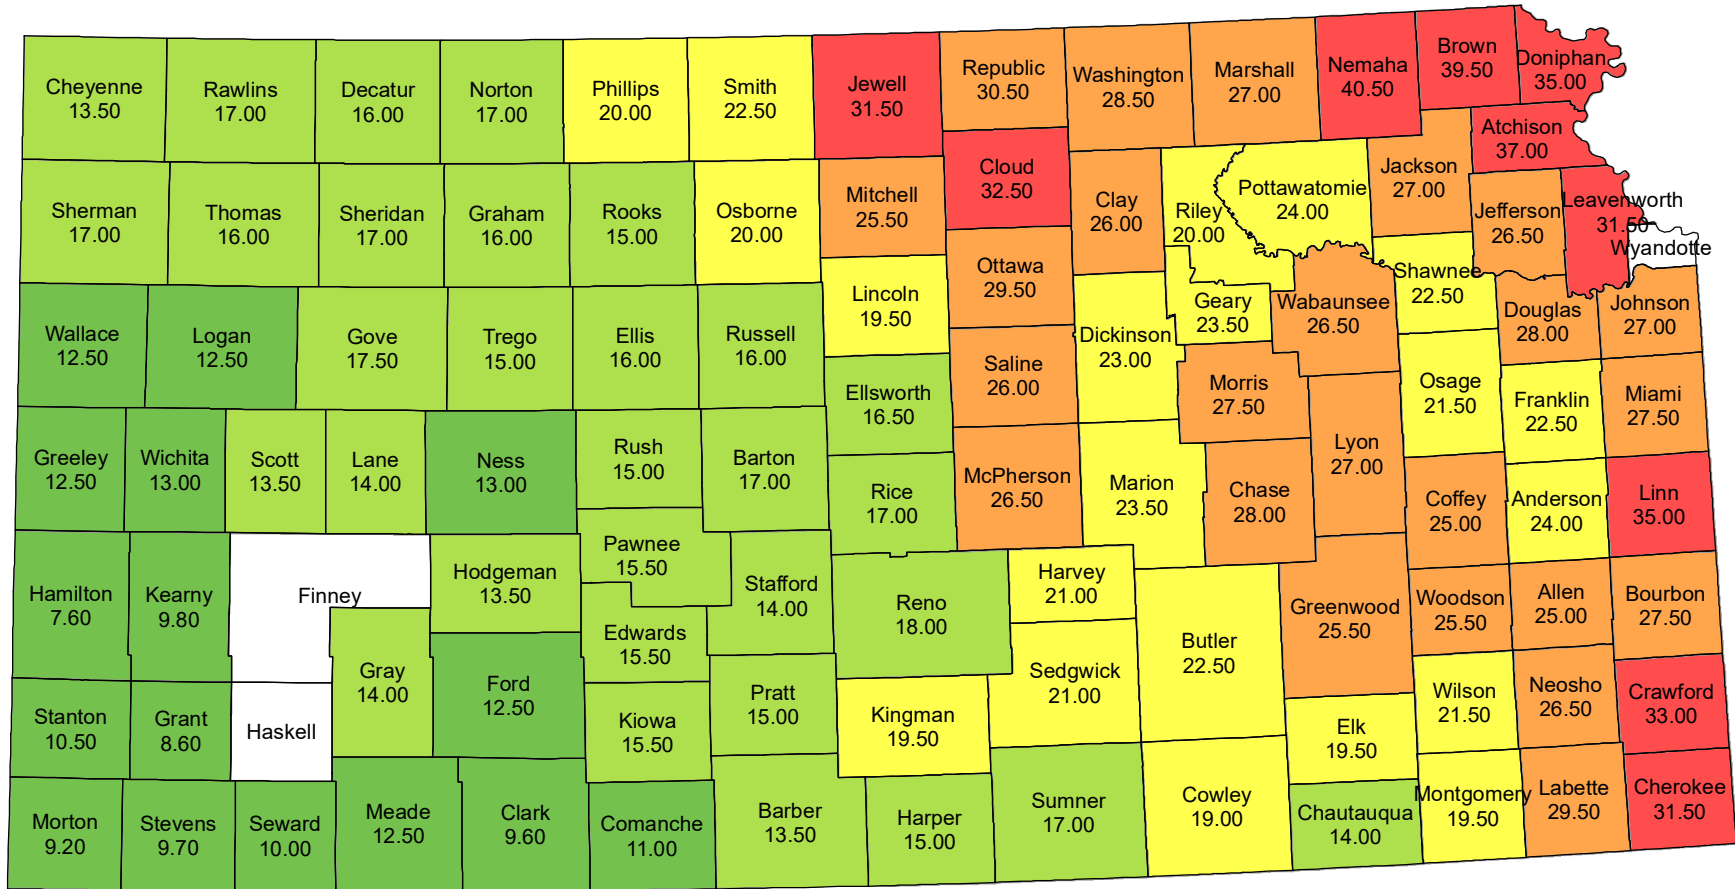

2021 Pasture Cash Rent Paid Per Acre Kansas

Source: USDA National Agricultural Statistics Service
August 27, 2021