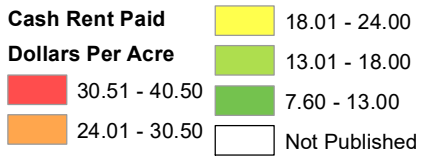

2021 Pasture Cash Rent Paid Per Acre Kansas

Source: USDA National Agricultural Statistics Service
August 27, 2021