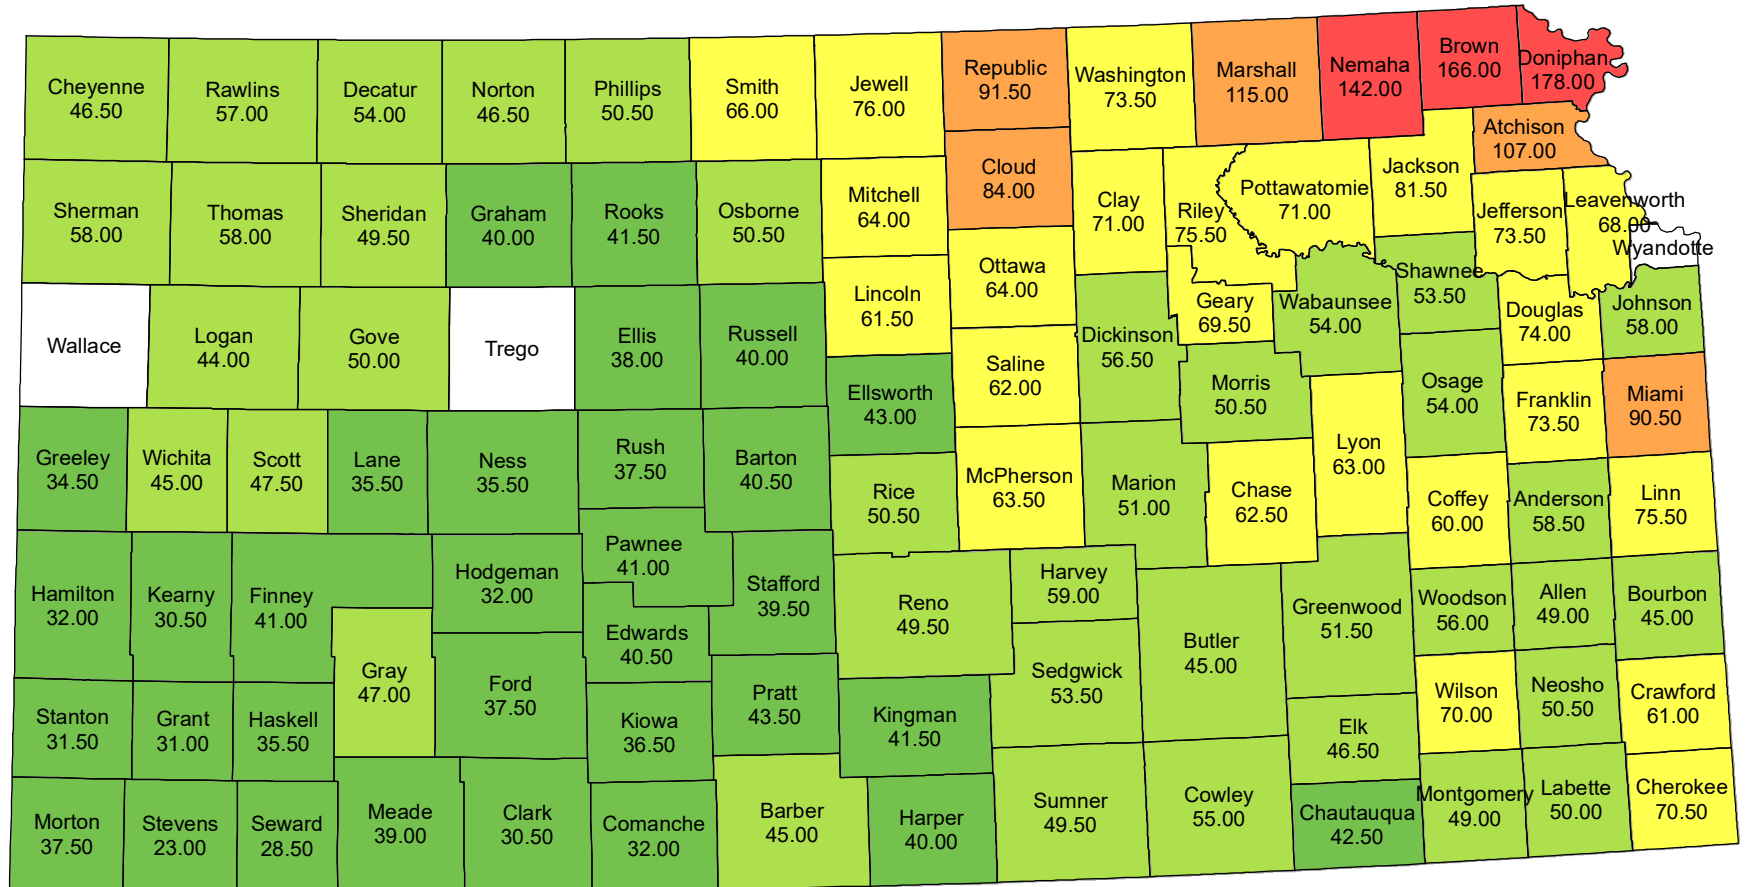

# 2021 Irrigated Cropland Cash Rent Paid Per Acre Kansas

Source: USDA National Agricultural Statistics Service  
August 27, 2021

# 2021 Non-Irrigated Cropland Cash Rent Paid Per Acre Kansas

Source: USDA National Agricultural Statistics Service  
August 27, 2021

# 2021 Pasture Cash Rent Paid Per Acre Kansas

Source: USDA National Agricultural Statistics Service  
August 27, 2021