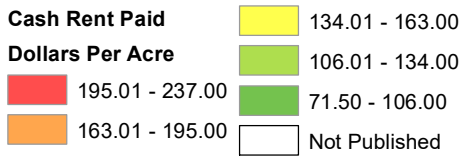

# 2021 Irrigated Cropland Cash Rent Paid Per Acre Kansas

Source: USDA National Agricultural Statistics Service  
August 27, 2021