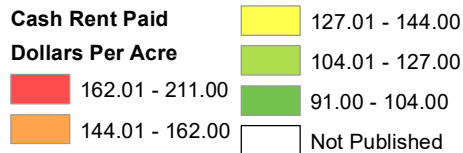

## 2020 Irrigated Cropland Cash Rent Paid Per Acre Kansas

Source: USDA National Agricultural Statistics Service  
August 28, 2020