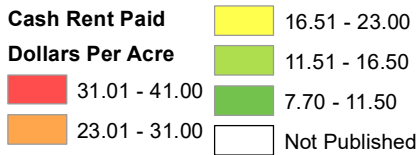

2020 Pasture Cash Rent Paid Per Acre Kansas

Source: USDA National Agricultural Statistics Service
August 28, 2020