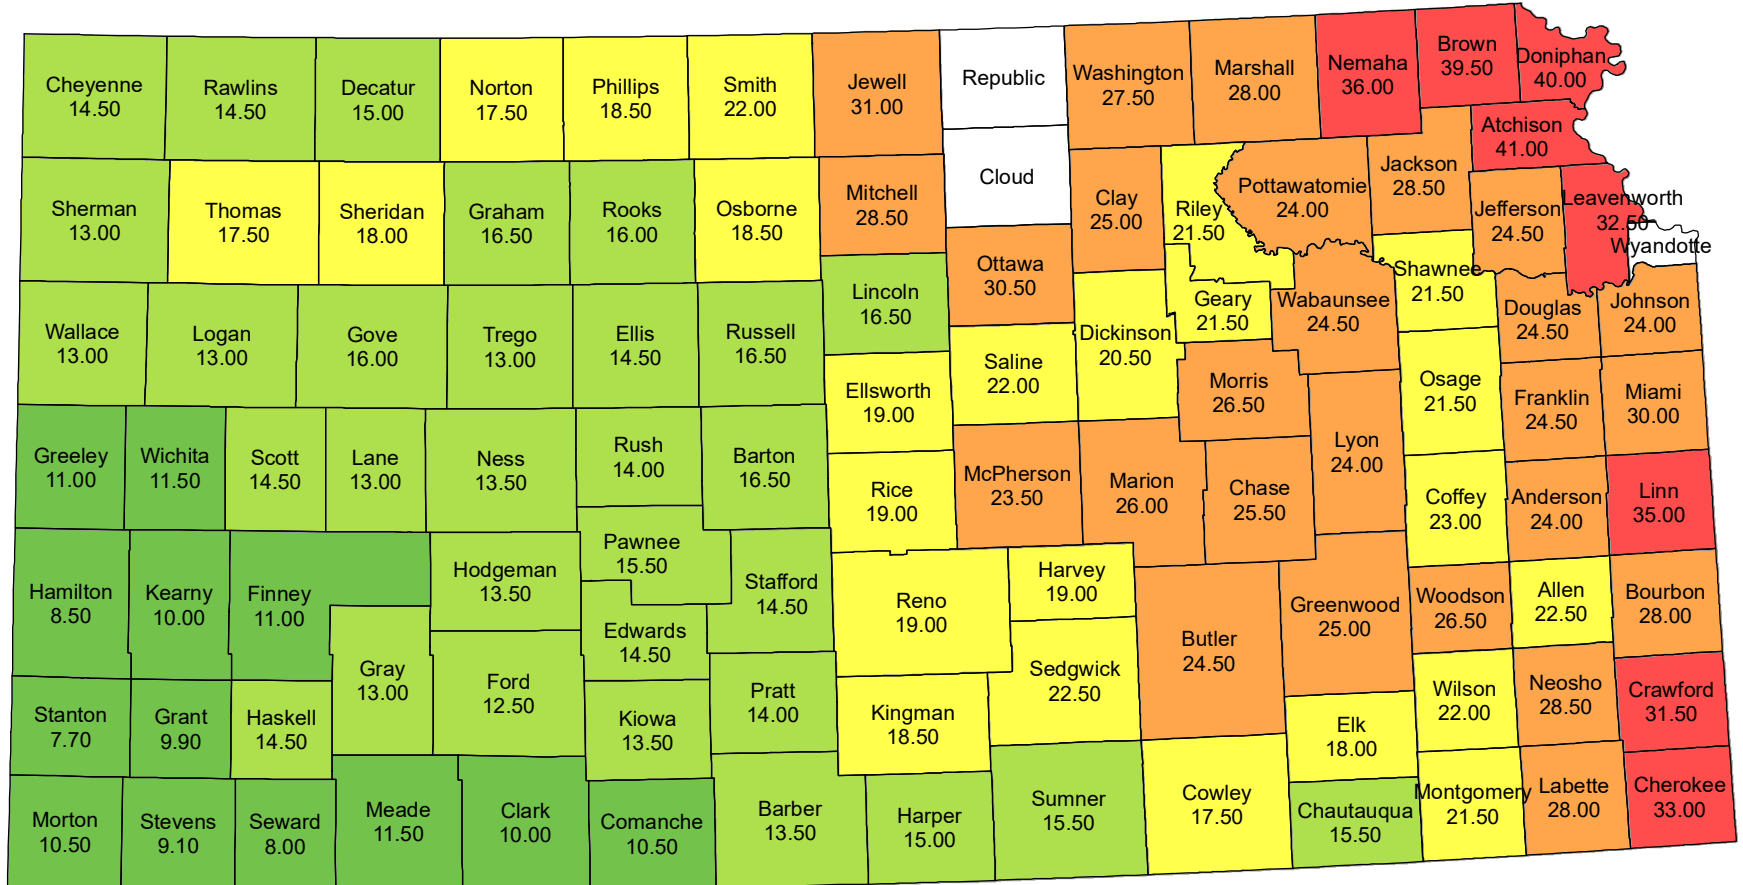

2020 Pasture Cash Rent Paid Per Acre Kansas

Source: USDA National Agricultural Statistics Service
August 28, 2020