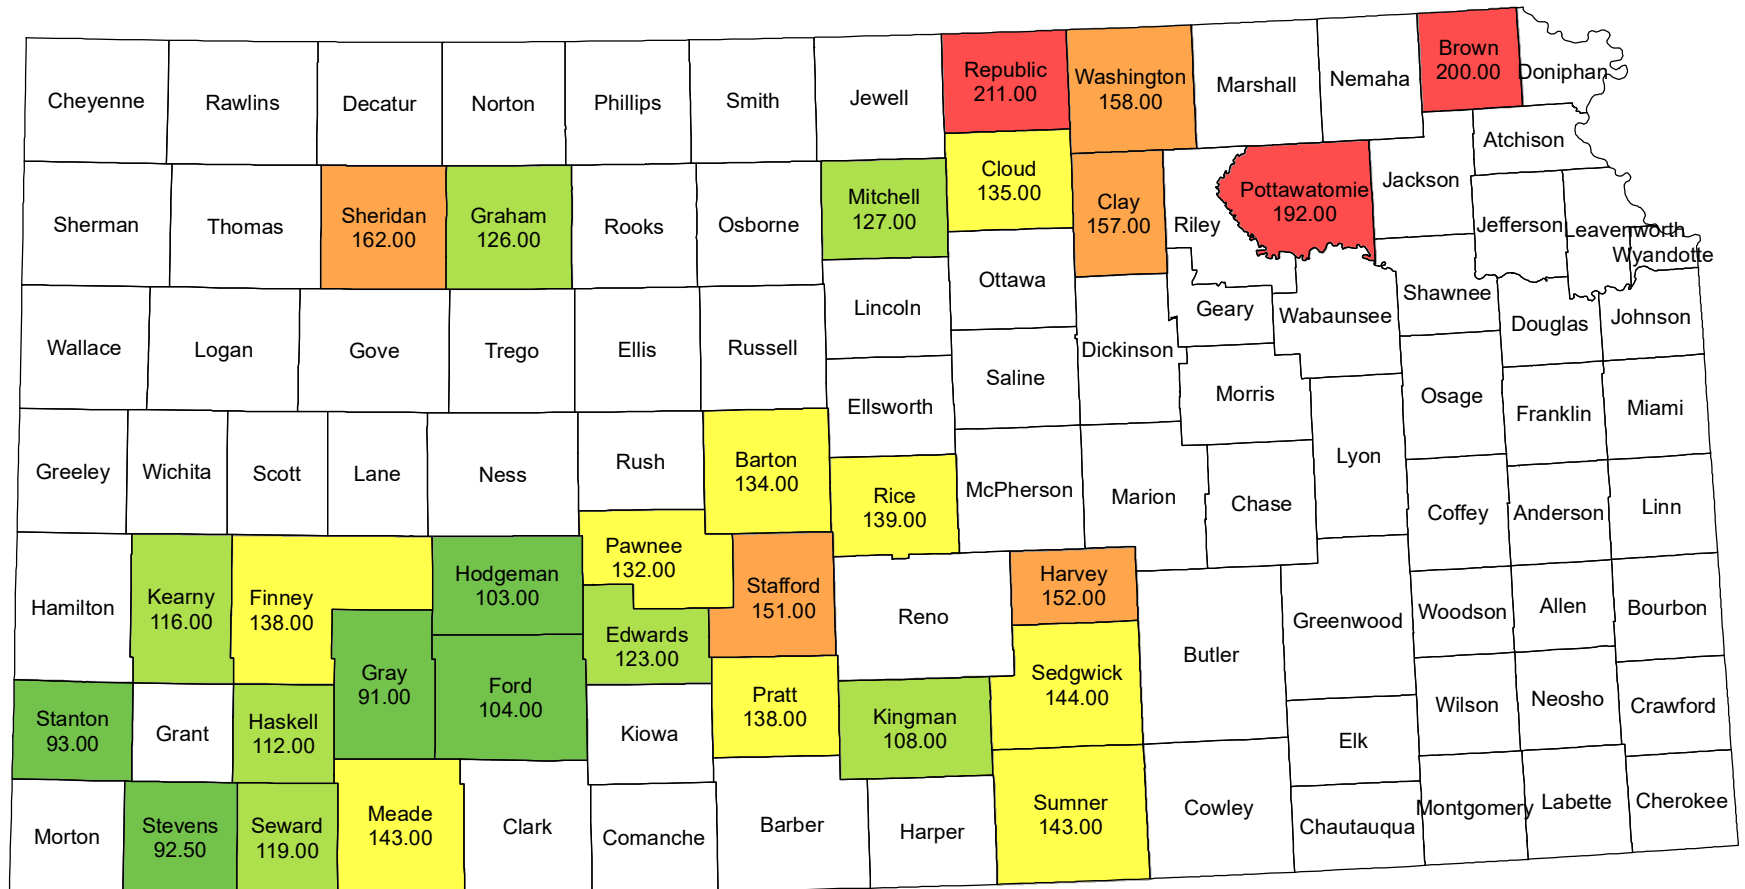

## 2020 Irrigated Cropland Cash Rent Paid Per Acre Kansas

Source: USDA National Agricultural Statistics Service  
August 28, 2020

## 2020 Non-Irrigated Cropland Cash Rent Paid Per Acre Kansas

Source: USDA National Agricultural Statistics Service  
August 28, 2020

# 2020 Pasture Cash Rent Paid Per Acre Kansas

Source: USDA National Agricultural Statistics Service  
August 28, 2020