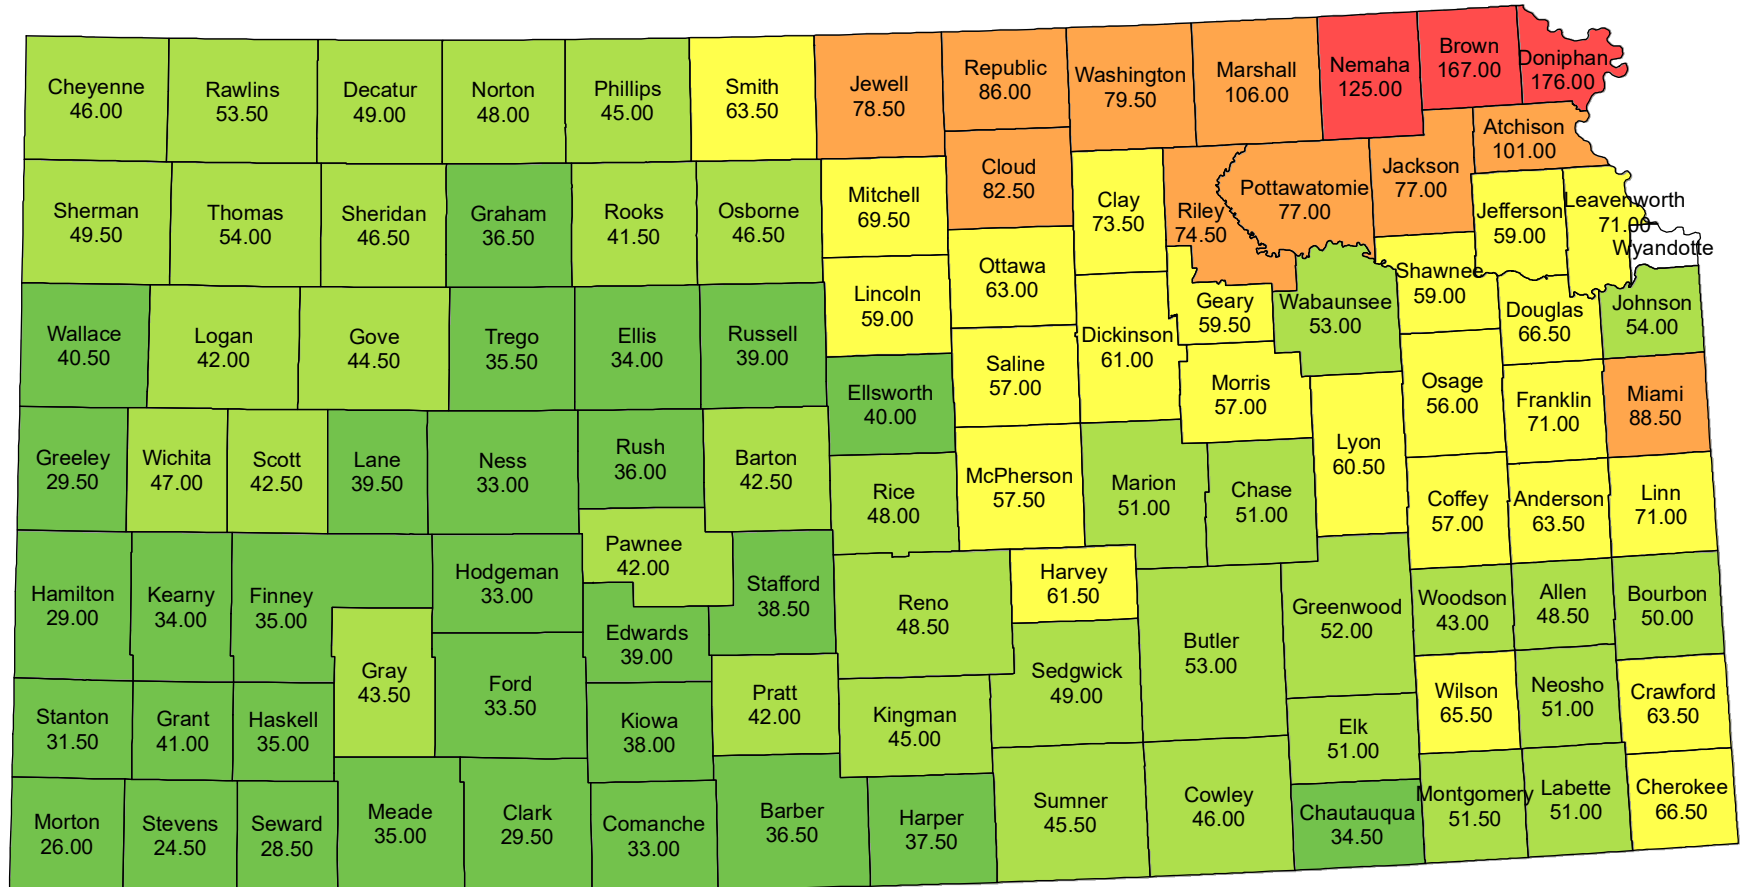

## 2020 Irrigated Cropland Cash Rent Paid Per Acre Kansas

Source: USDA National Agricultural Statistics Service  
August 28, 2020

## 2020 Non-Irrigated Cropland Cash Rent Paid Per Acre Kansas

Source: USDA National Agricultural Statistics Service  
August 28, 2020

# 2020 Pasture Cash Rent Paid Per Acre Kansas

Source: USDA National Agricultural Statistics Service  
August 28, 2020