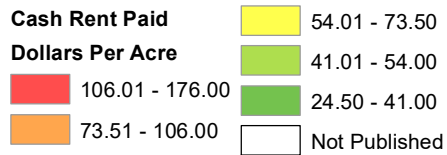

2020 Non-Irrigated Cropland Cash Rent Paid Per Acre Kansas

Source: USDA National Agricultural Statistics Service
August 28, 2020