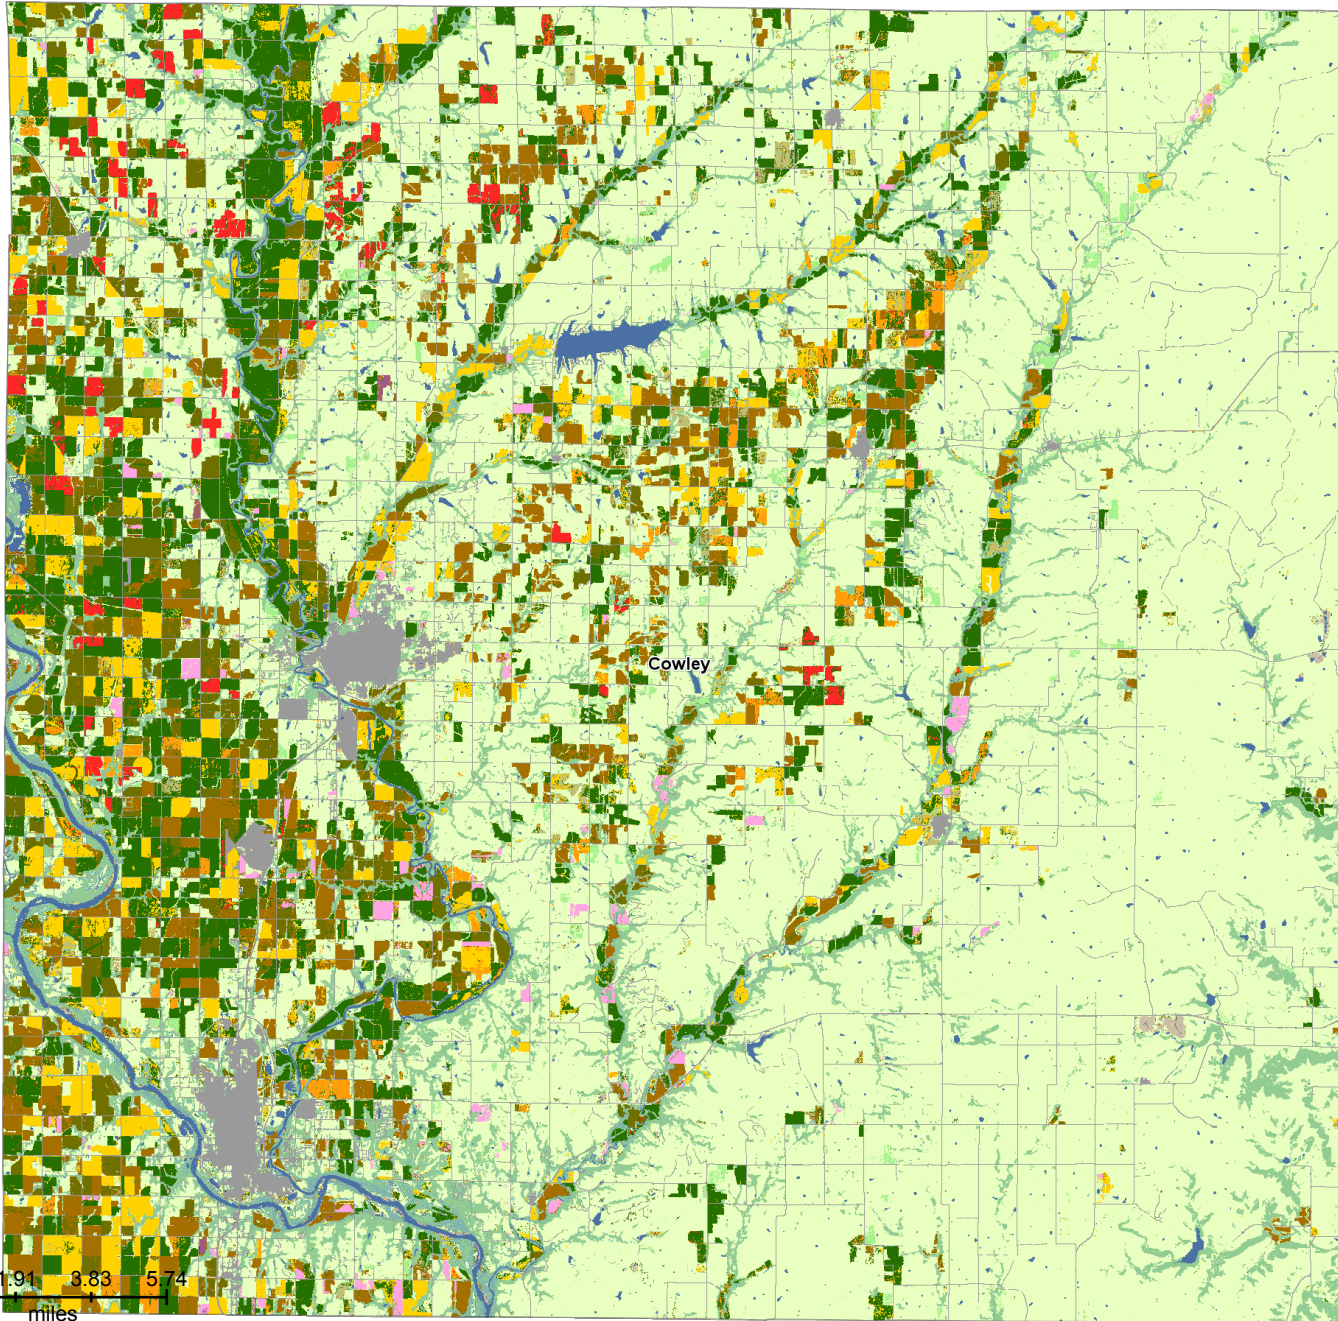

2019 Cowley County Cropland Data Layer

Land Cover Categories
(by decreasing acreage)

AGRICULTURE*

- Grass/Pasture
- Soybeans
- Winter Wheat
- Corn
- Dbl Crop WinWht/Soybeans
- Other Hay/Non Alfalfa
- Sorghum
- Cotton
- Fallow/Idle Cropland
- Alfalfa
- Dbl Crop WinWht/Sorghum
- Oats
- Dbl Crop WinWht/Corn
- Dbl Crop WinWht/Cotton
- Rye
- Millet

NON-AGRICULTURE**

- Deciduous Forest
- Developed/Open Space
- Open Water
- Developed/Low Intensity
- Woody Wetlands
- Developed/Medium Intensity

0 1.91 3.83 5.74
miles